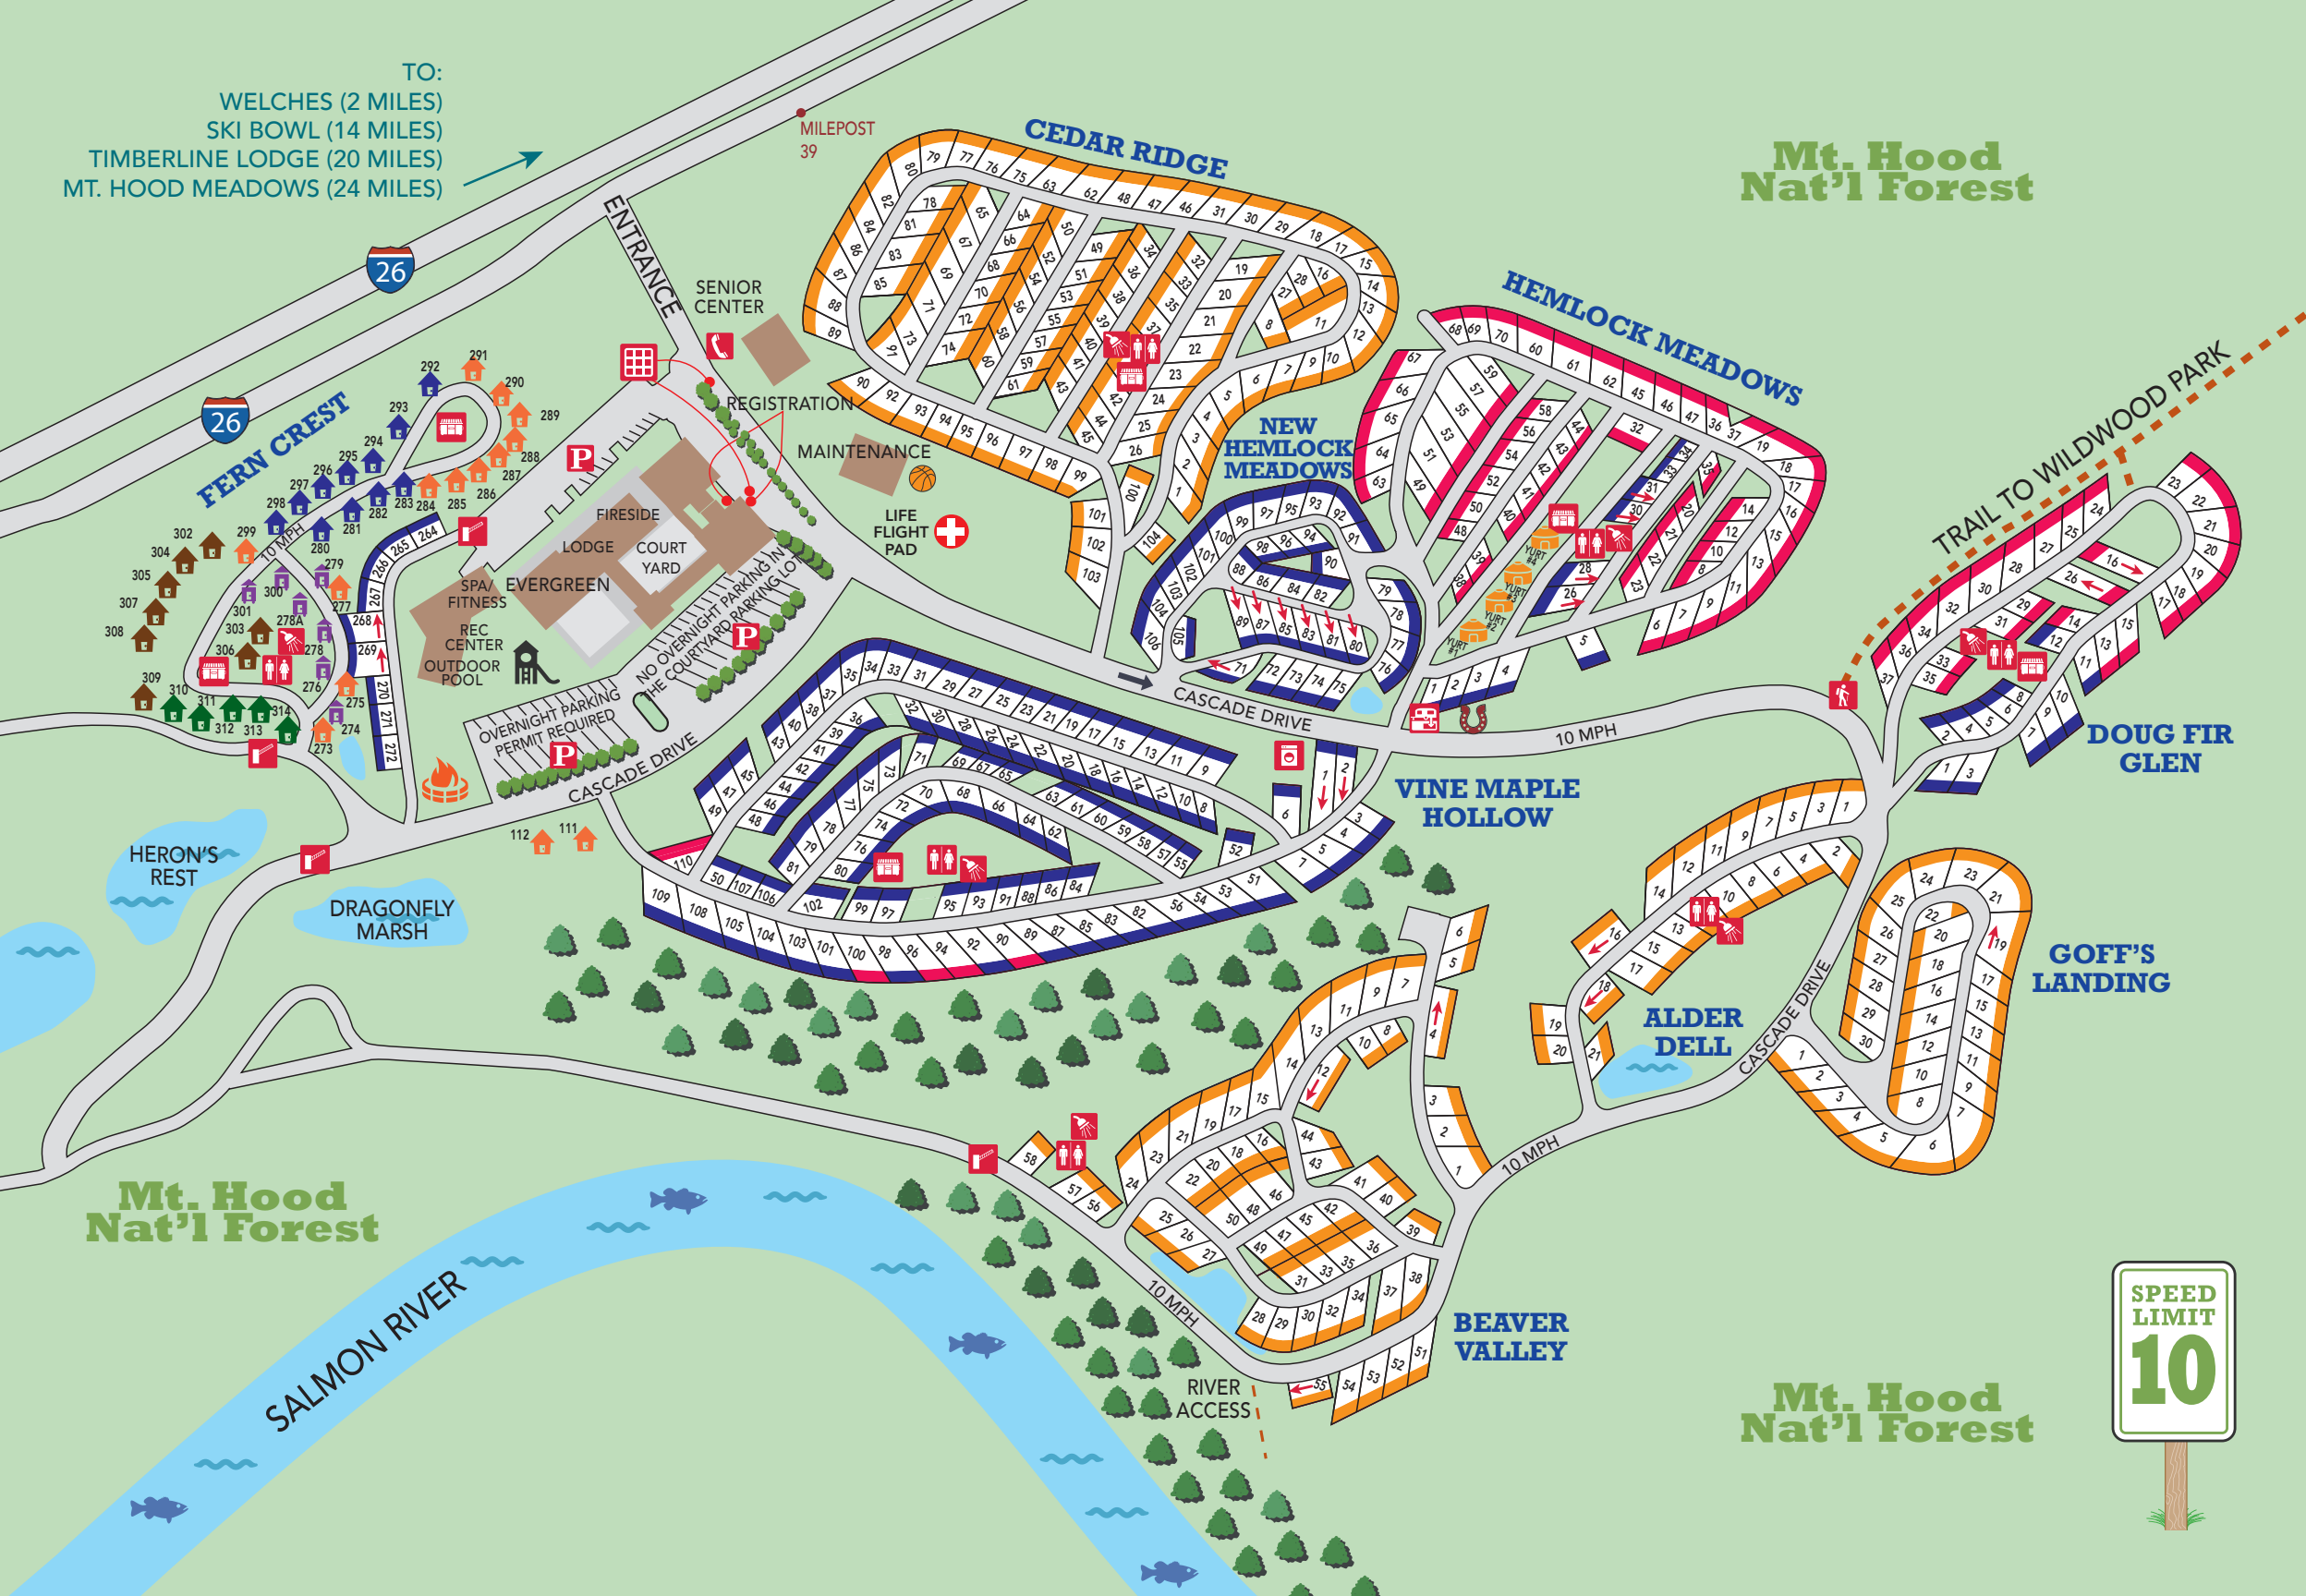

TO:
 WELCHES (2 MILES)
 SKI BOWL (14 MILES)
 TIMBERLINE LODGE (20 MILES)
 MT. HOOD MEADOWS (24 MILES)

**Mt. Hood
 Nat'l Forest**

LEGEND

- | | | | | |
|------------------|--------------|--------------------|-----------|----------------|
| Full Hookup | Cottage | Pull Through Sites | Laundry | Basketball |
| Water & Electric | Rustic Cabin | Dumpster | Parking | Group Fire Pit |
| Long Term | Deluxe Cabin | Dump Station | Restrooms | Horseshoes |
| Cottage | Tiny Home | Key Code Pad | Showers | Playground |
| | Yurt | Key Code Gate | | |